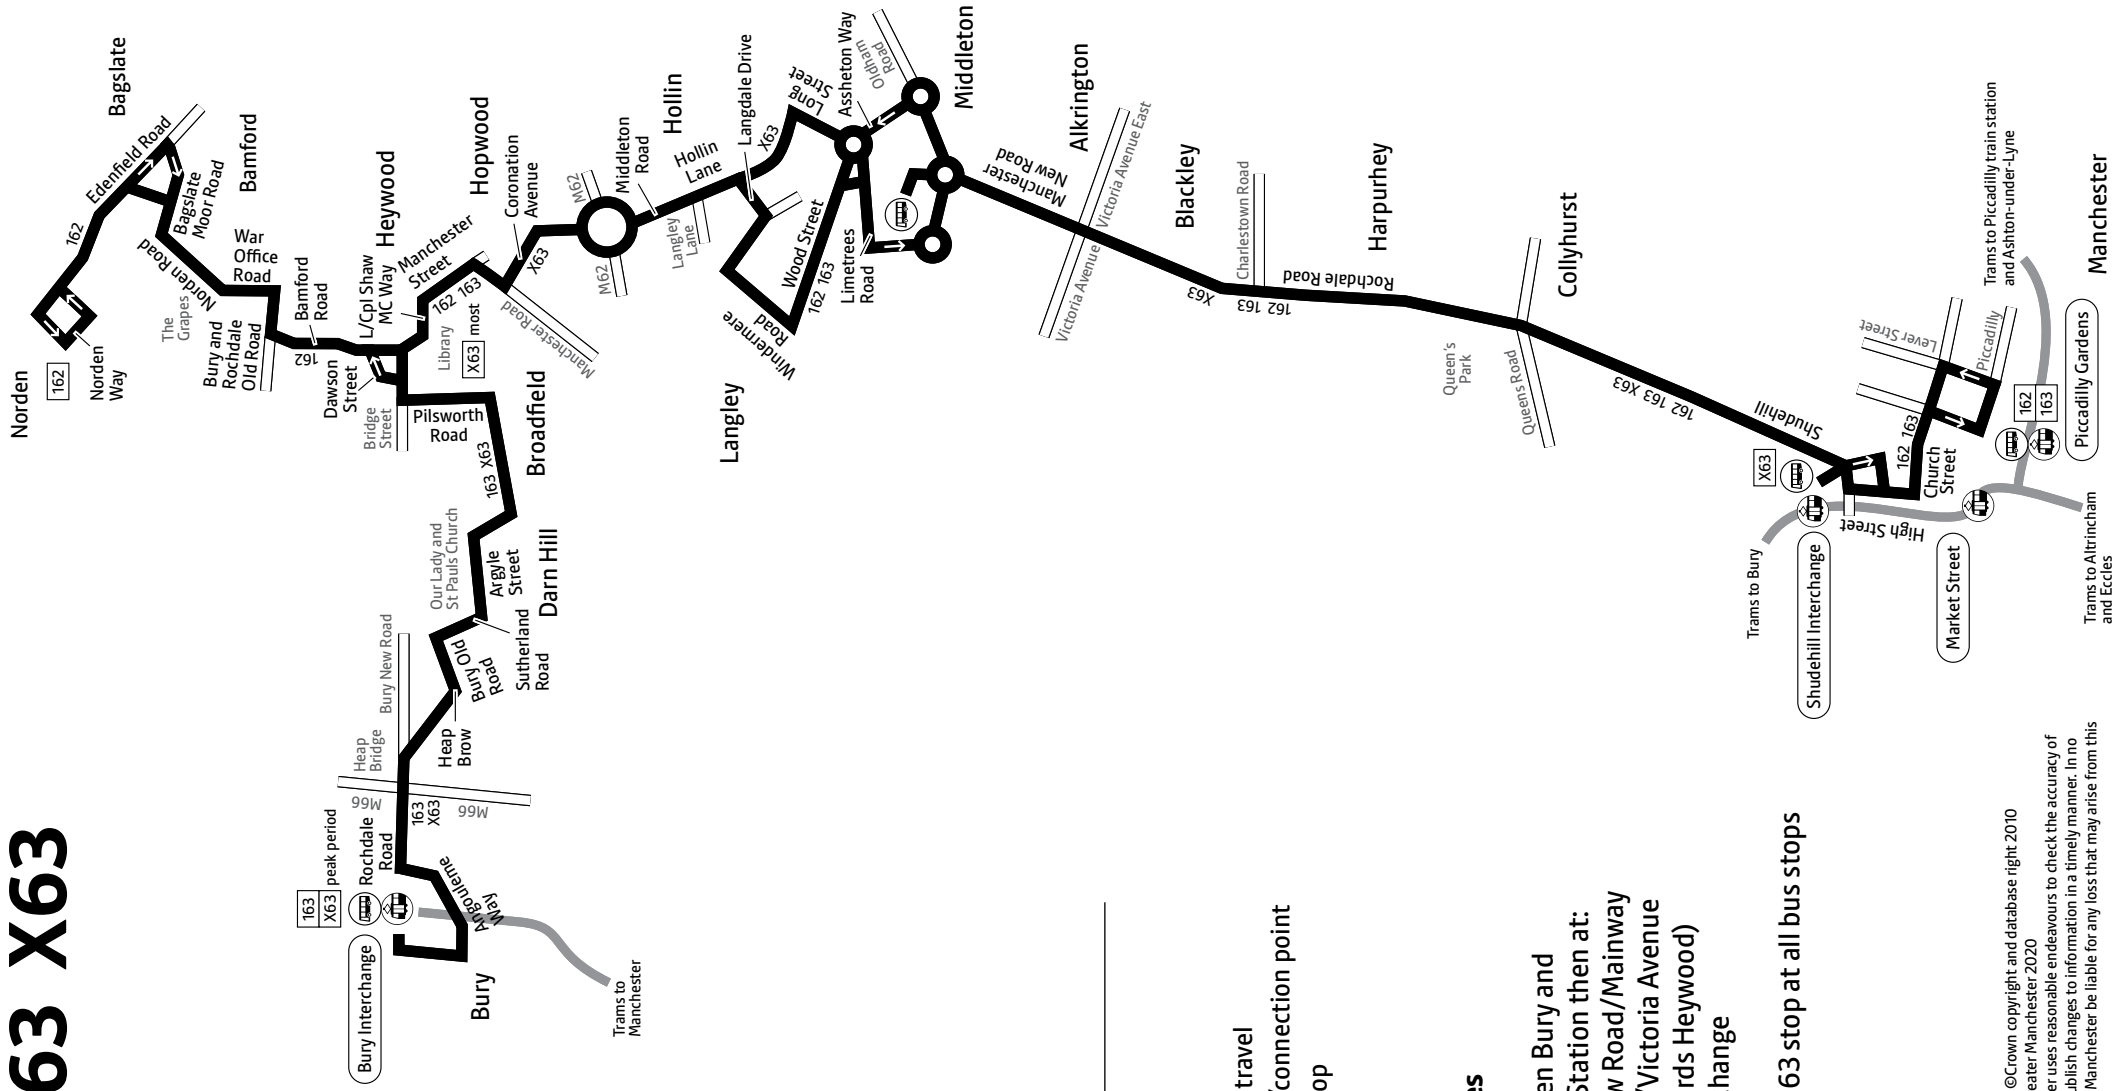

162 163 X63

Contains Ordnance Survey data © Crown copyright and database right 2010
© 0100022610 Transport for Greater Manchester 2020
Transport for Greater Manchester uses reasonable endeavours to check the accuracy of information published and to publish changes to information in a timely manner. In no event will Transport for Greater Manchester be liable for any loss that may arise from this information being inaccurate.