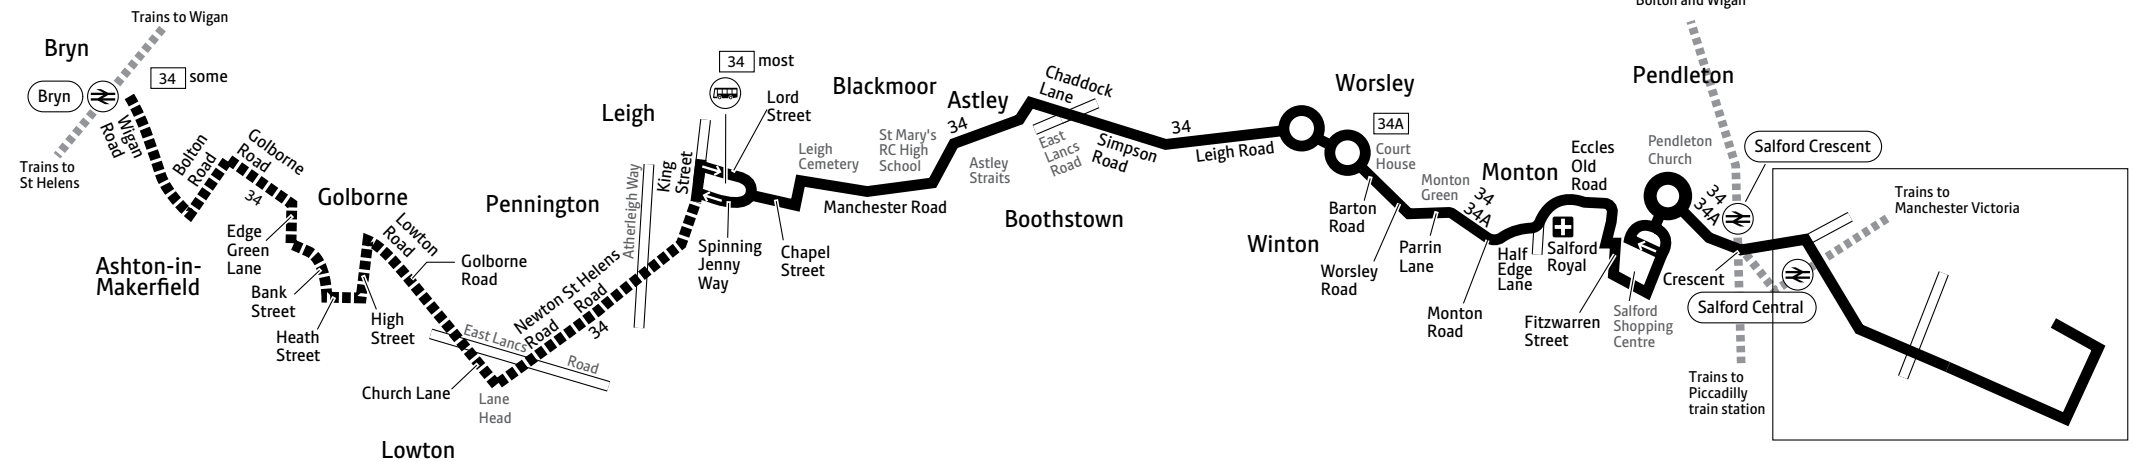

♿ – All bus 34 and 34A journeys are run using easy access buses. See inside front cover of this leaflet for details

Summer times: between mid July and early September, some timetables will be different. Check www.tfgm.com for details

34 34A

Key

- Bus route
- Some morning/evening journeys only
- Train line
- Tram line
- Direction of travel
- Bus station/connection point
- Train station
- Metrolink stop
- Hospital
- Terminus

Route in Manchester city centre