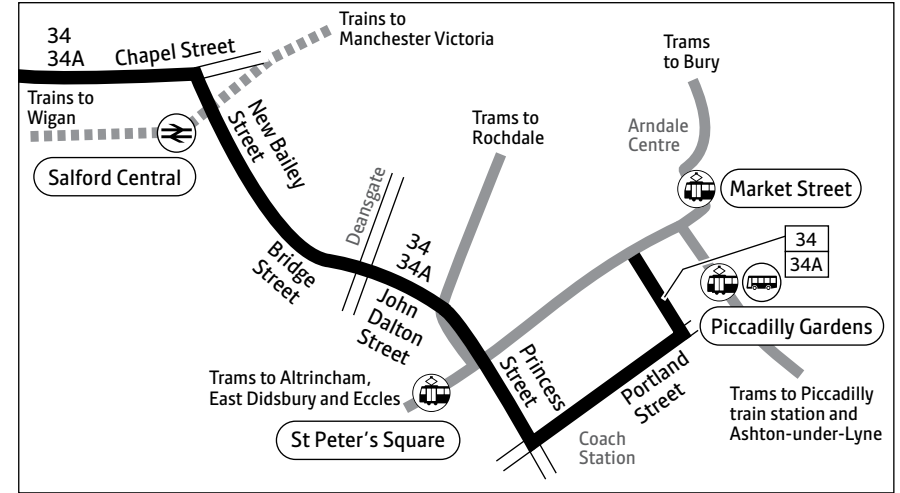

♿ – All bus 34 and 34A journeys are run using easy access buses. See inside front cover of this leaflet for details

Summer times: between mid July and early September, some timetables will be different. Check www.tfgm.com for details

34 34A

Key

- Bus route
- Some morning/evening journeys only
- Train line
- Tram line
- Direction of travel
- Bus station/connection point
- Train station
- Metrolink stop
- Hospital
- Terminus

Route in Manchester city centre