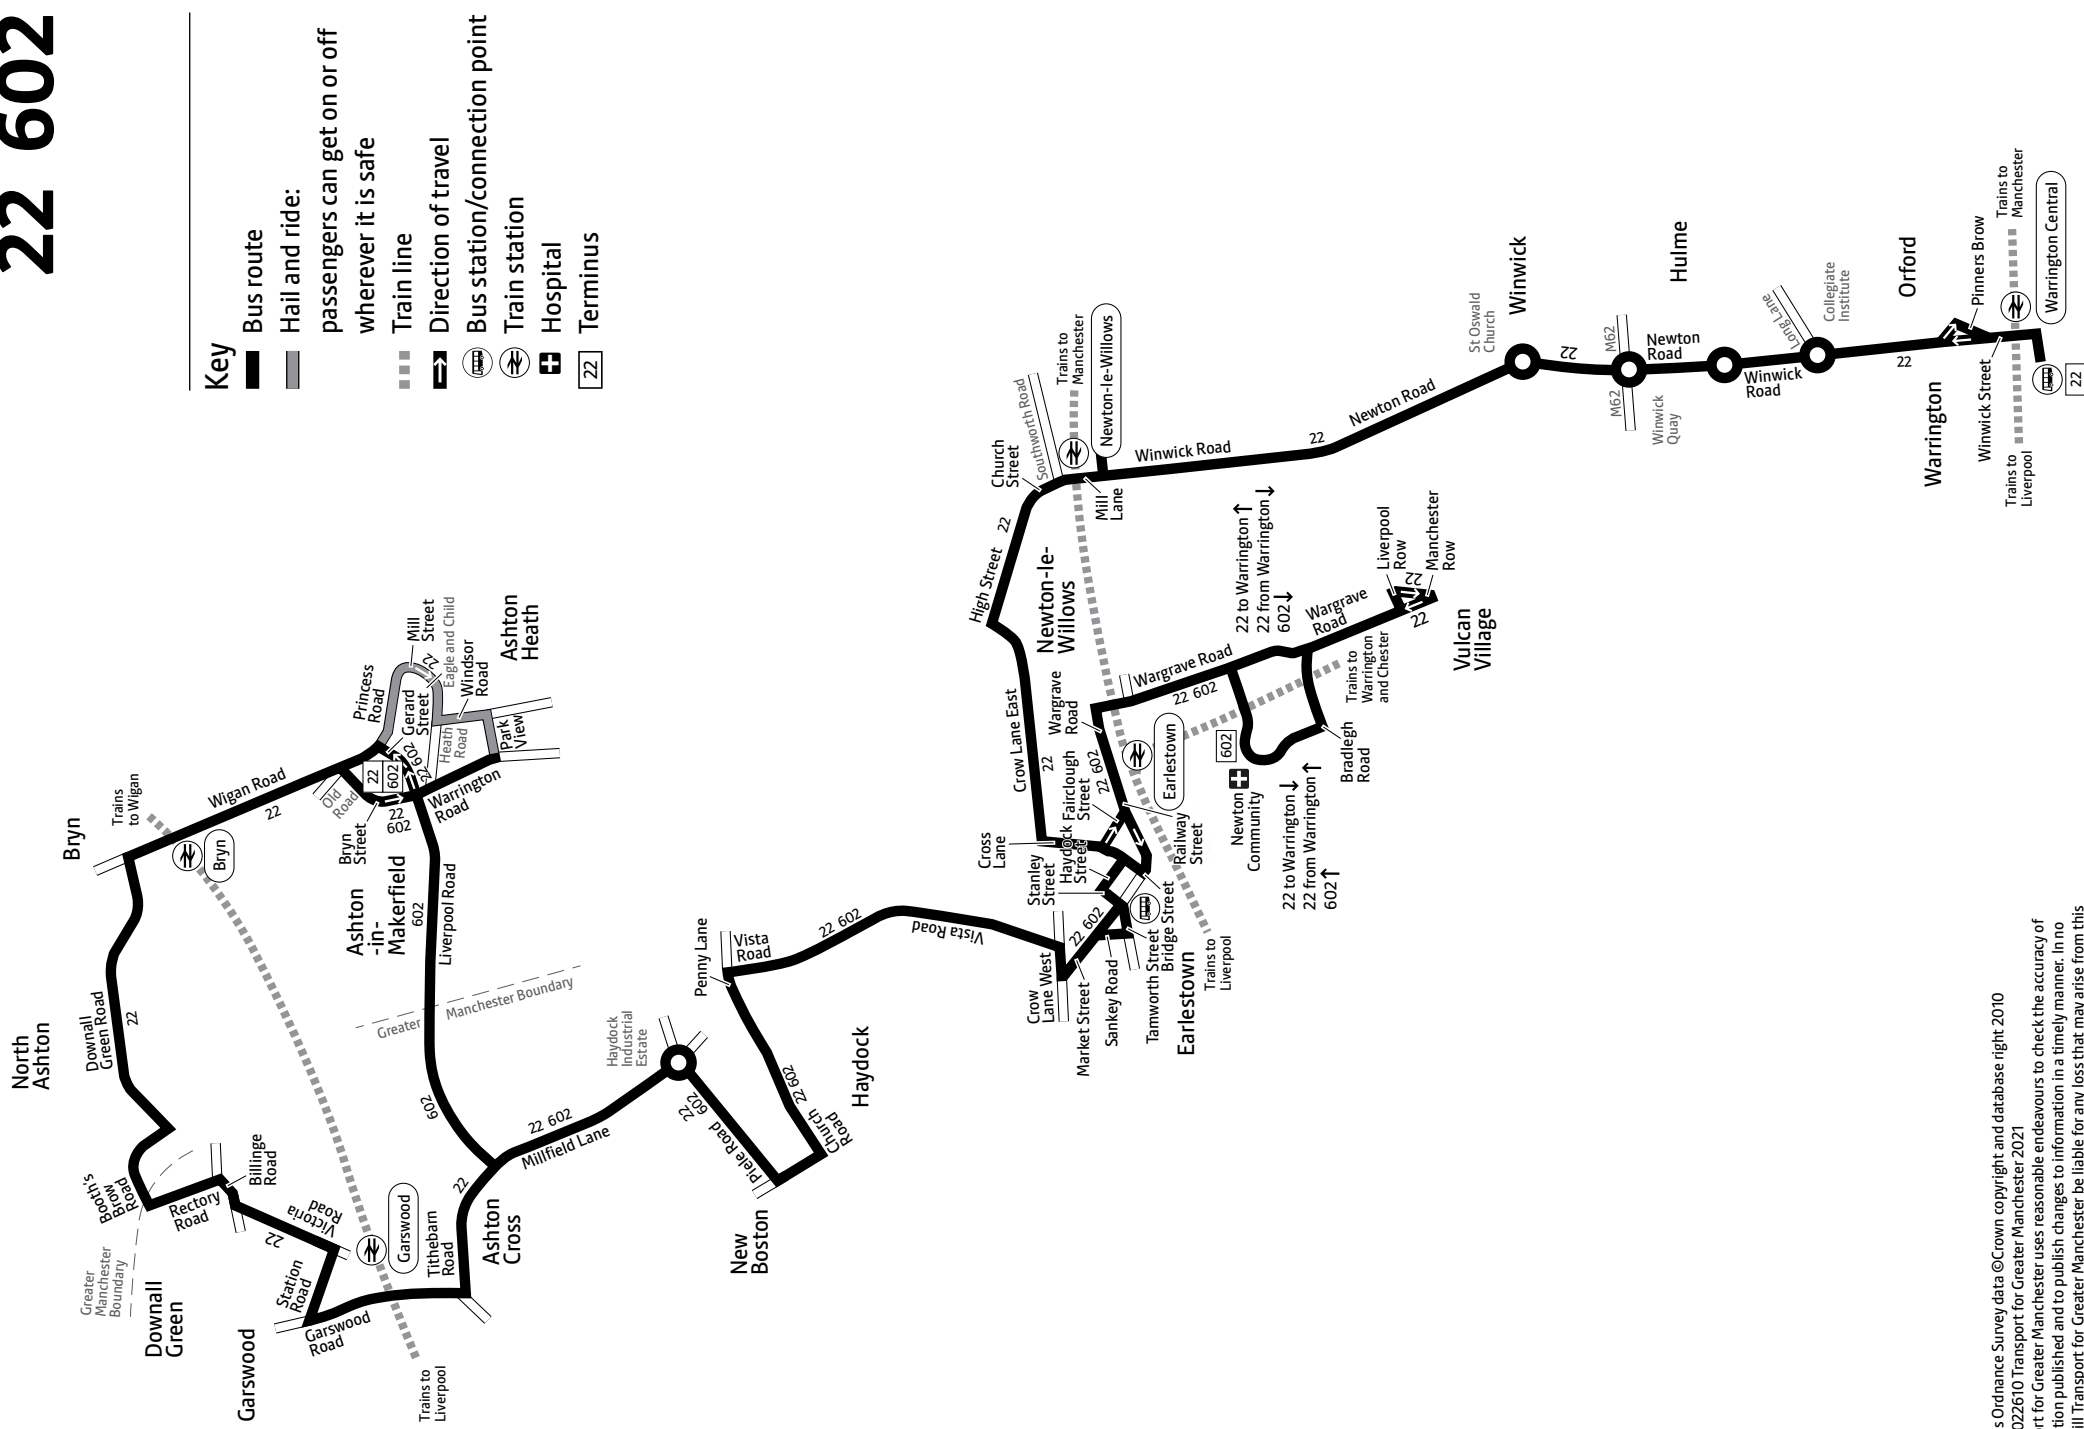

22 602

Key

- Bus route
- Hail and ride: passengers can get on or off wherever it is safe
- Train line
- Direction of travel
- Bus station/connection point
- Train station
- Hospital
- Terminus

Contains Ordnance Survey data © Crown copyright and database right 2010
© 0100022610 Transport for Greater Manchester 2021
Transport for Greater Manchester uses reasonable endeavours to check the accuracy of information published and to publish changes to information in a timely manner. In no event will Transport for Greater Manchester be liable for any loss that may arise from this information being inaccurate.