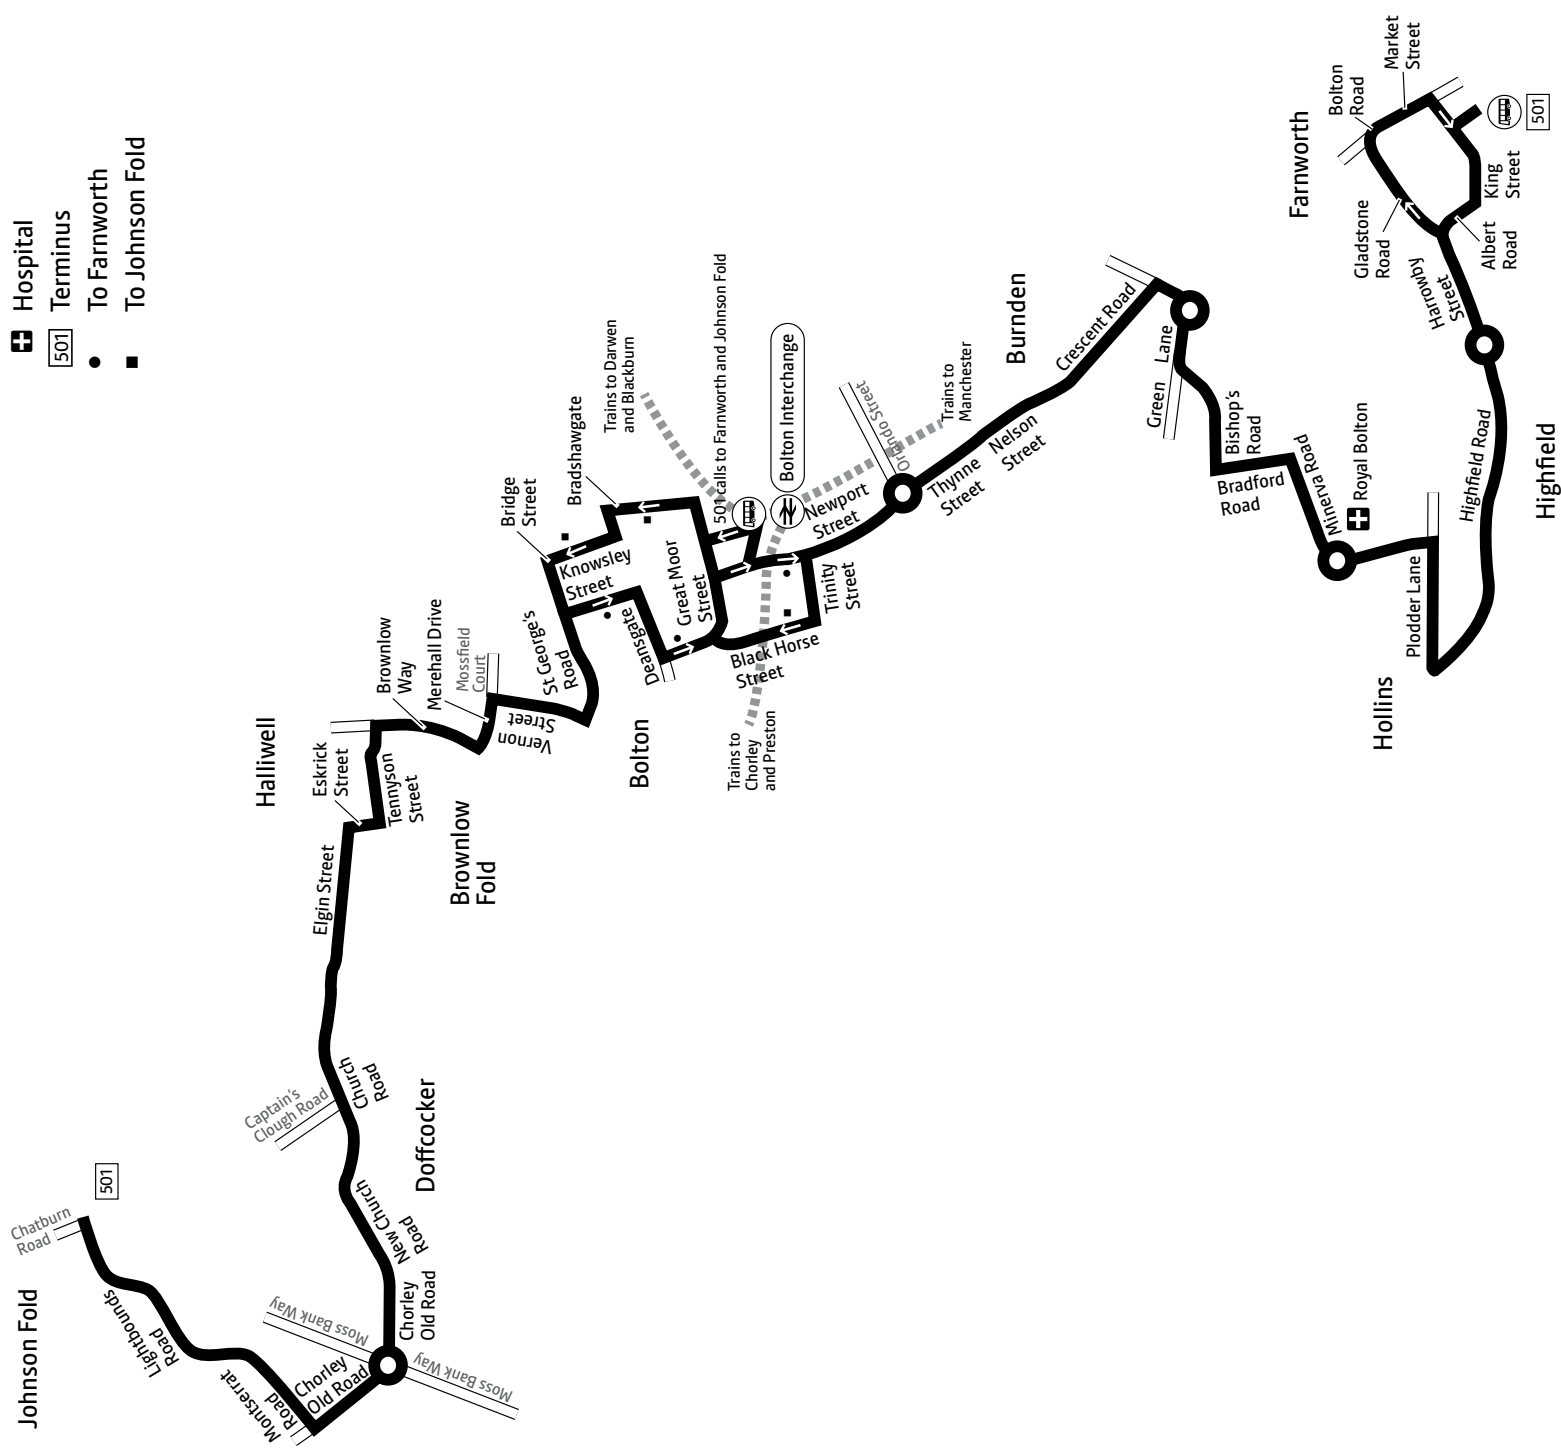

a – Run by Arriva North West. All other journeys are run by Diamond

♿ – All bus 501 journeys are run using easy access buses. See inside front cover of this leaflet for details

Summer times: between mid July and early September, some timetables will be different. Check www.tfgm.com for details

Continues after route plan

501

Key

-  Bus route
-  Train line
-  Direction of travel
-  Bus station/connection point
-  Train station
-  Hospital
-  Terminus
-  To Farnworth
-  To Johnson Fold

Sundays and public holidays (except Christmas and New Year period)