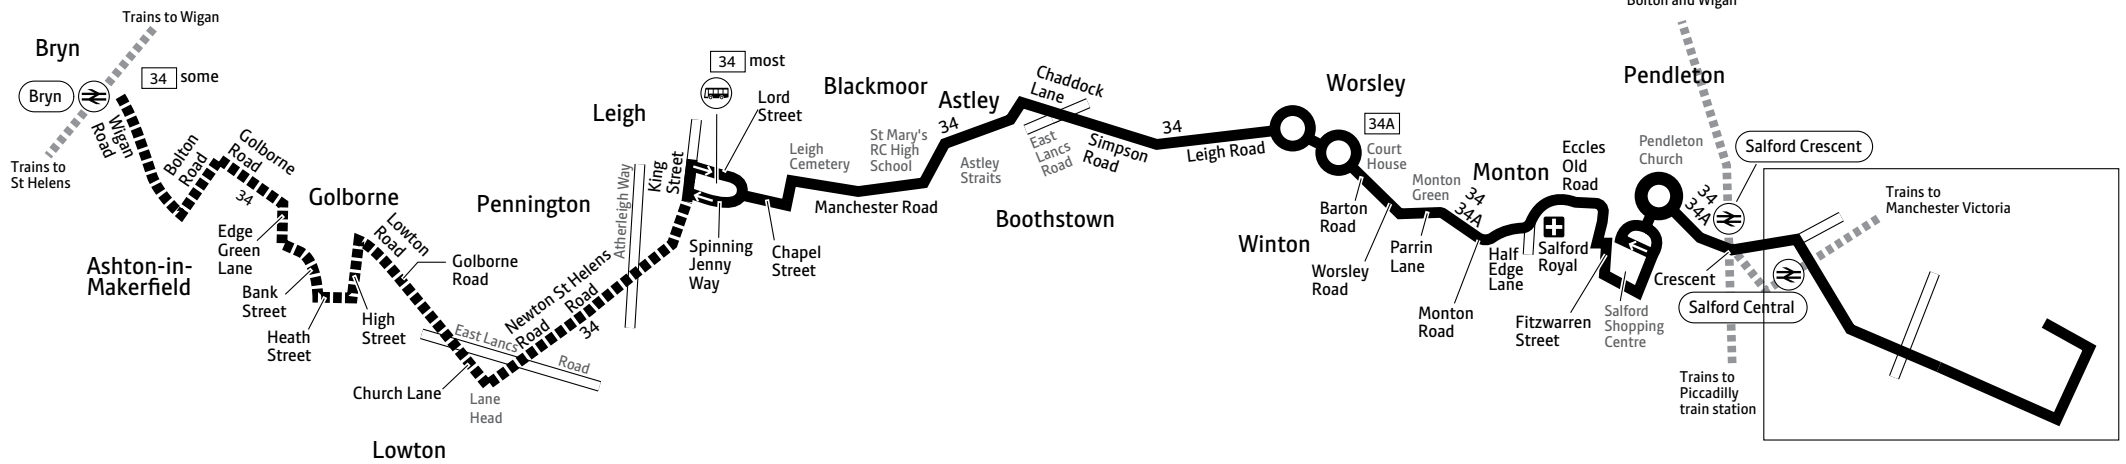

♿ – All bus 34 and 34A journeys are run using easy access buses. See inside front cover of this leaflet for details

Summer times: between mid July and early September, some timetables will be different. Check www.tfgm.com for details

34 34A

Key

- Bus route
- Some morning/evening journeys only
- Train line
- Tram line
- Direction of travel
- Bus station/connection point
- Train station
- Metrolink stop
- Hospital
- Terminus

Route in Manchester city centre