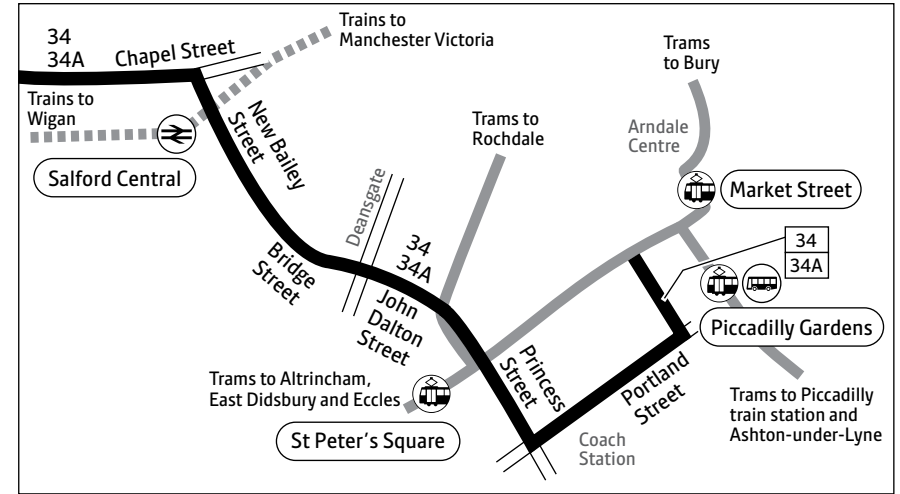

♿ – All bus 34 and 34A journeys are run using easy access buses. See inside front cover of this leaflet for details

Summer times: between mid July and early September, some timetables will be different. Check www.tfgm.com for details

34 34A

Key

- Bus route
- Some morning/evening journeys only
- Train line
- Tram line
- Direction of travel
- Bus station/connection point
- Train station
- Metrolink stop
- Hospital
- Terminus

Route in Manchester city centre