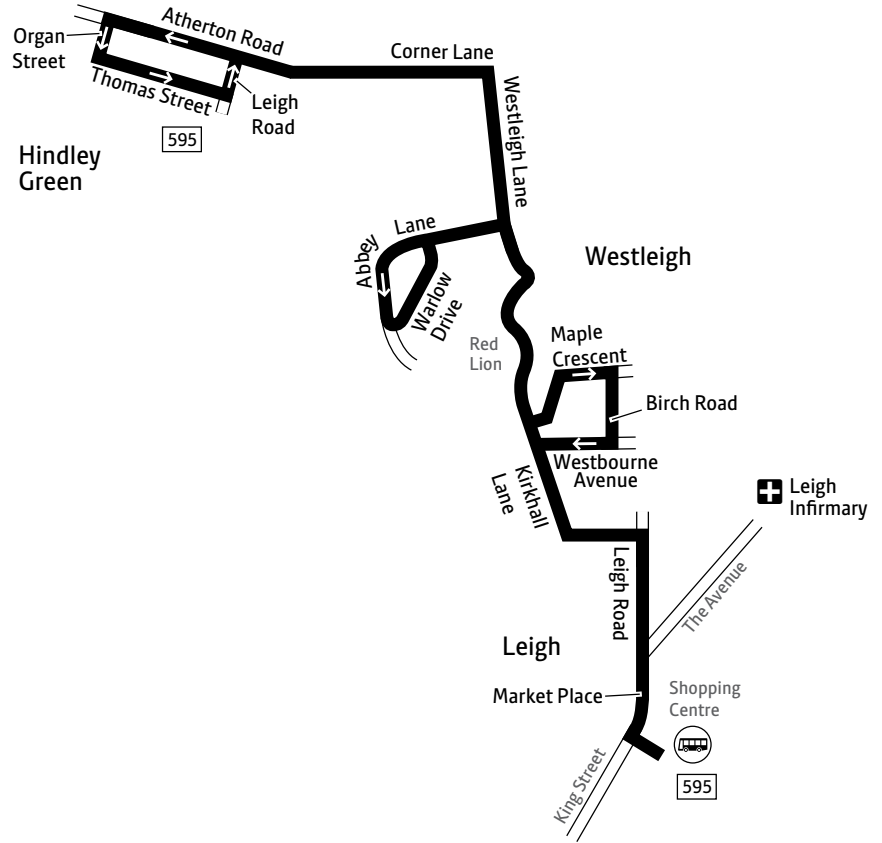

Travelshops

Leigh Bus Station

Monday to Friday 7am to 5.30pm
Saturday 8.30am to 1.15pm and 2pm to 4pm
Sunday* Closed

*Including public holidays

595

Key

-  Bus route
-  Direction of travel
-  Bus station/connection point
-  Hospital
-  Terminus