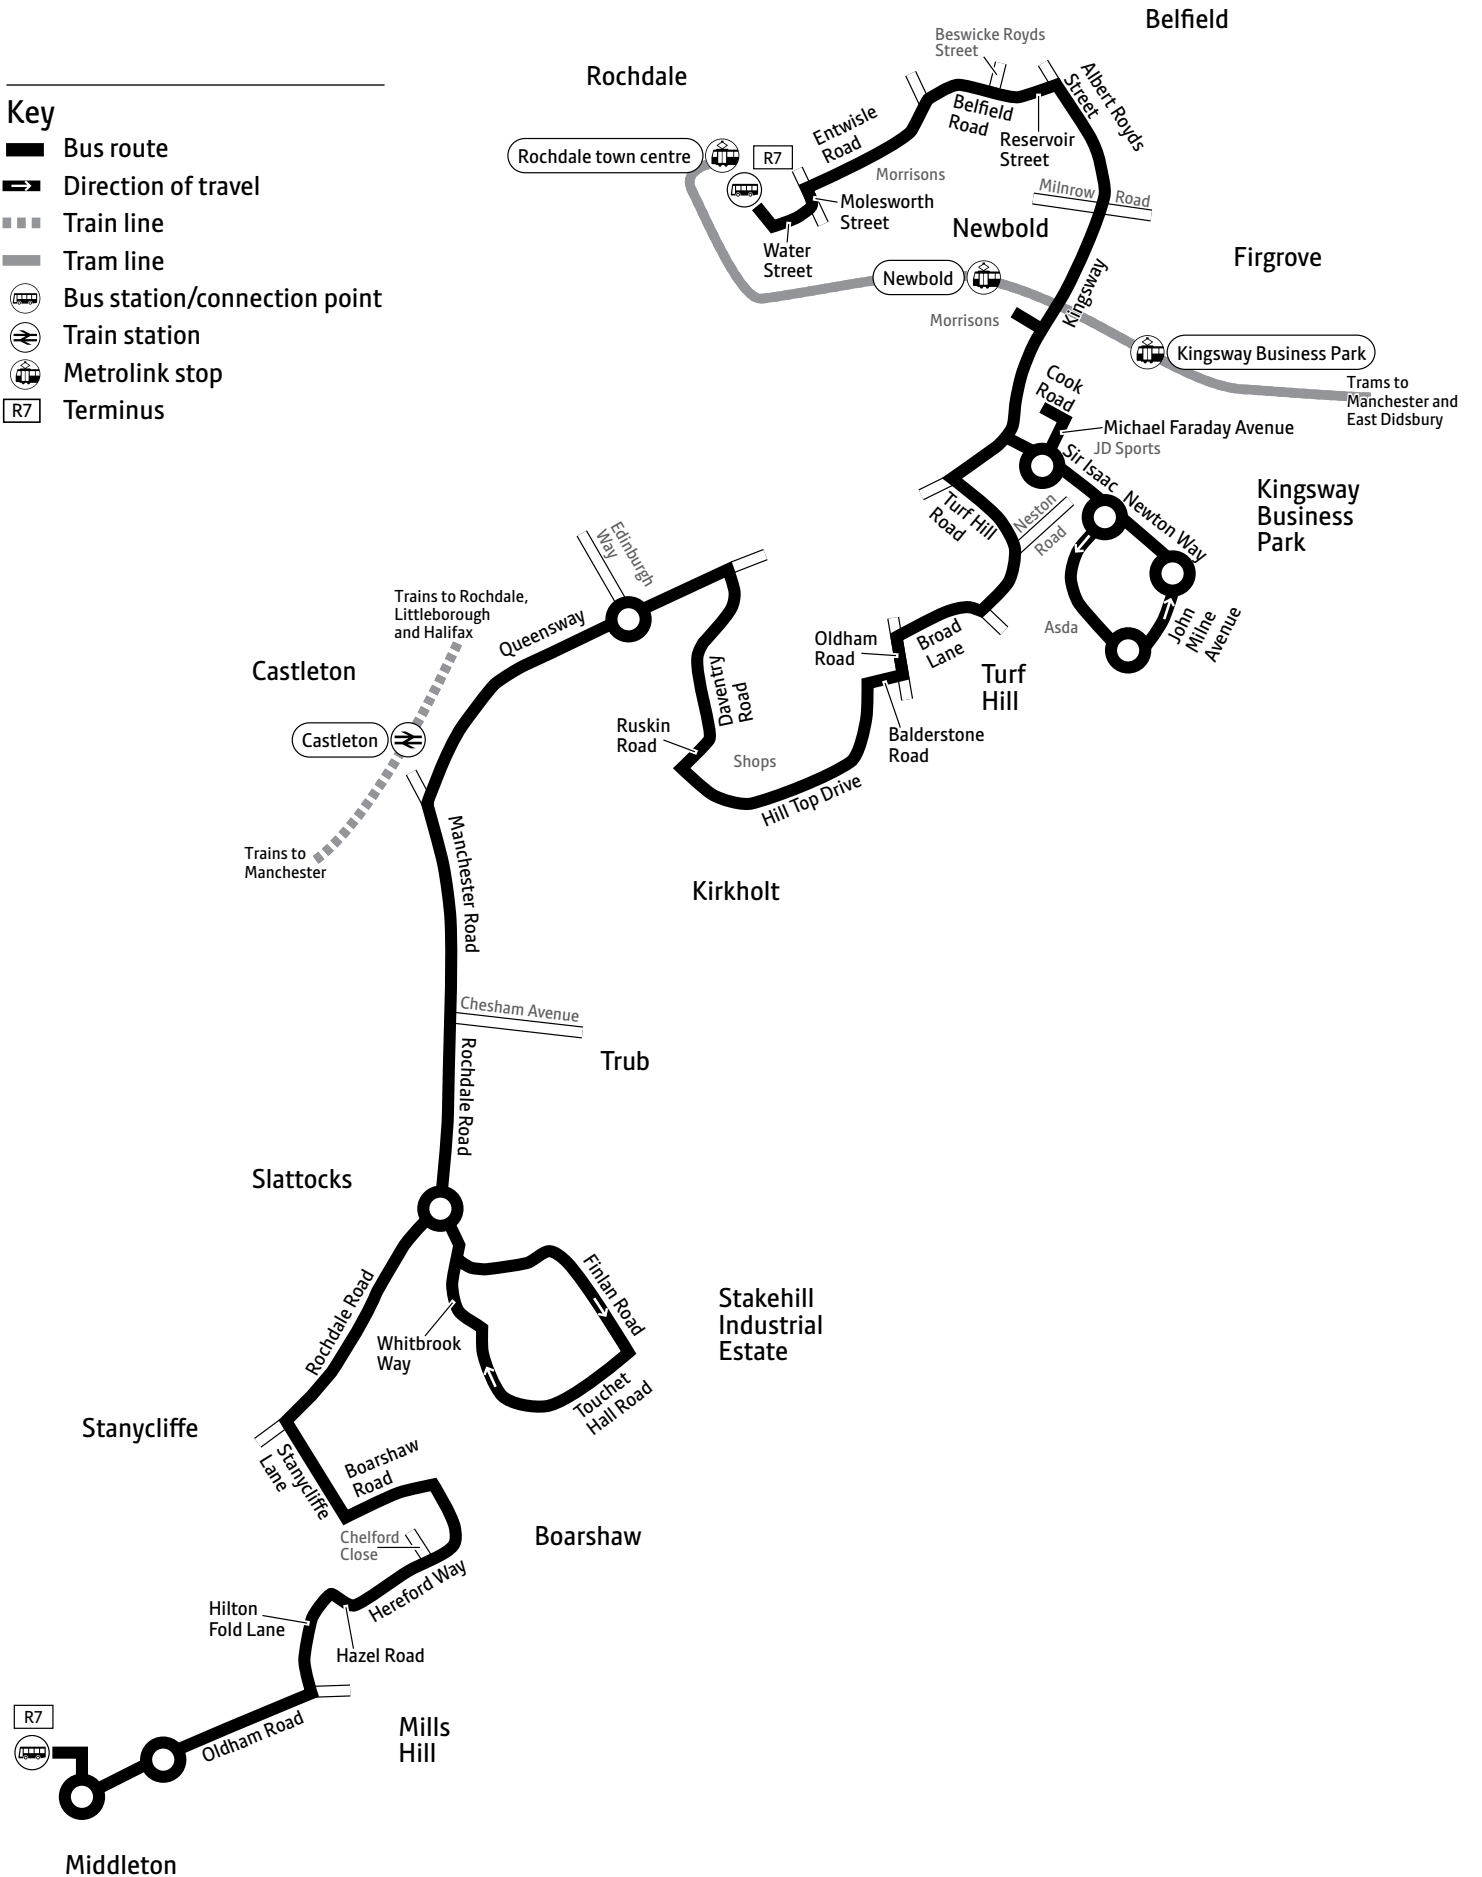

R7

Key

- Bus route
- Direction of travel
- Train line
- Tram line
- Bus station/connection point
- Train station
- Metrolink stop
- Terminus