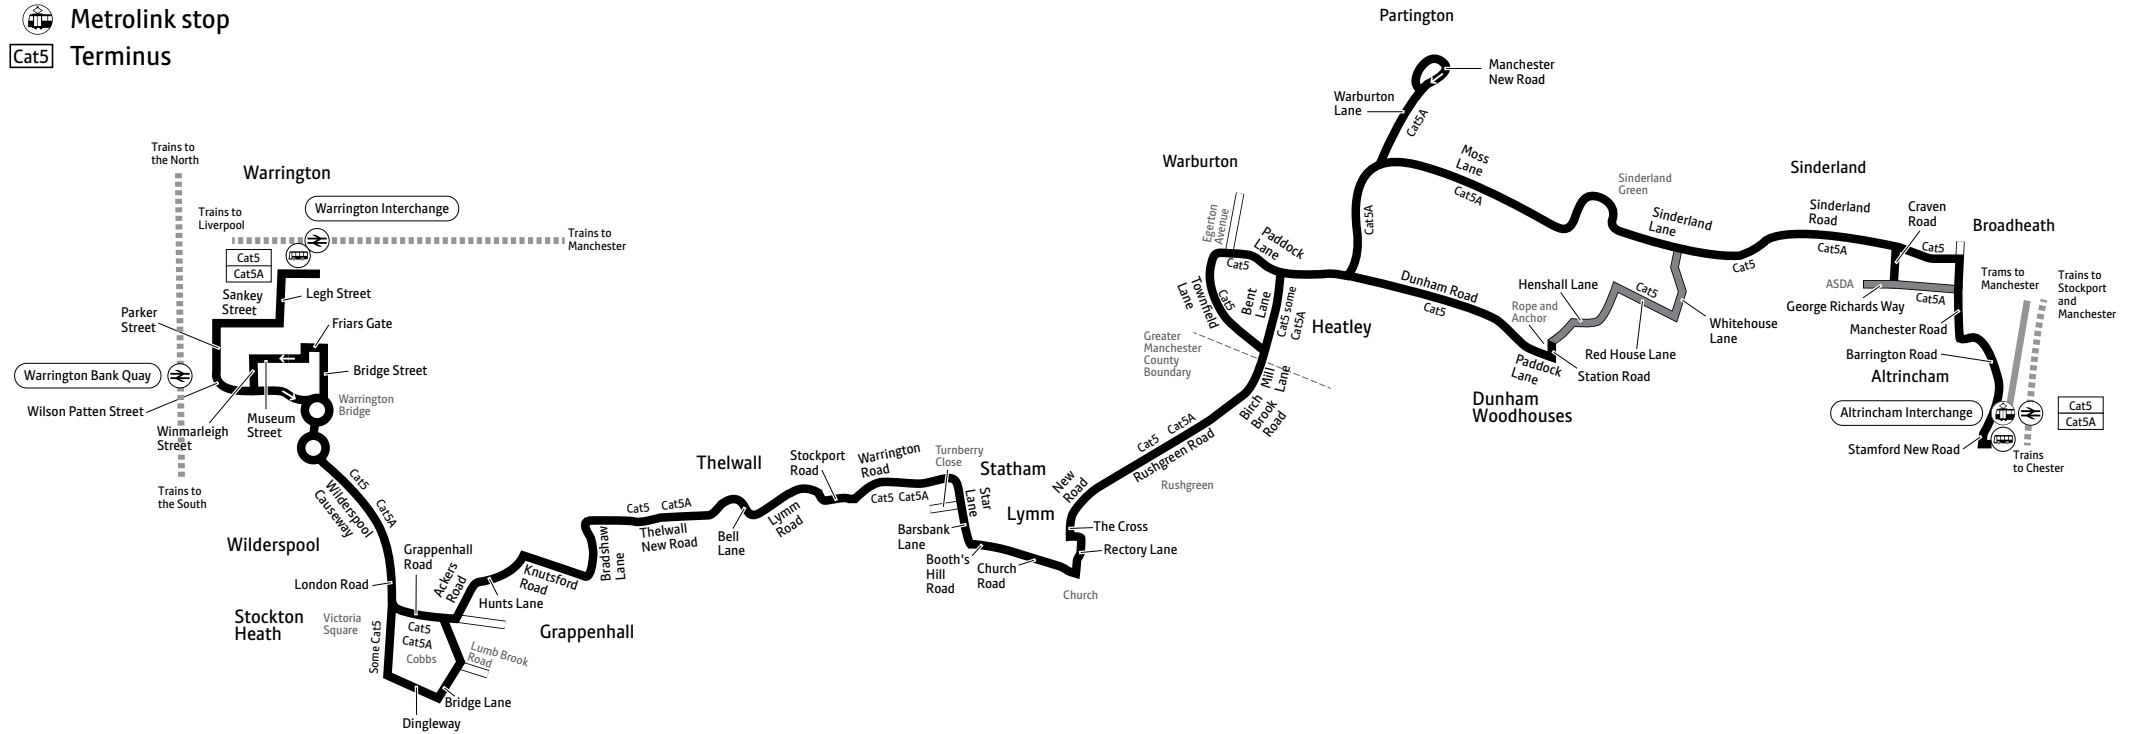

k – Runs via Railway Street, Ashley Road, Langham Road, Park Road, Dunham Road and Manchester Road, then via the normal route.

♻️ – All bus Cat5 and Cat5A journeys are run using easy access buses. See inside front cover of this leaflet for details

Continues after route plan

Cat5 Cat5A

Key

-  Bus route
-  Train line
-  Tram line
-  Direction of travel
-  Hail and ride:
passengers can get on or off
the bus wherever it is safe
-  Bus station/connection point
-  Train station
-  Metrolink stop
-  Terminus