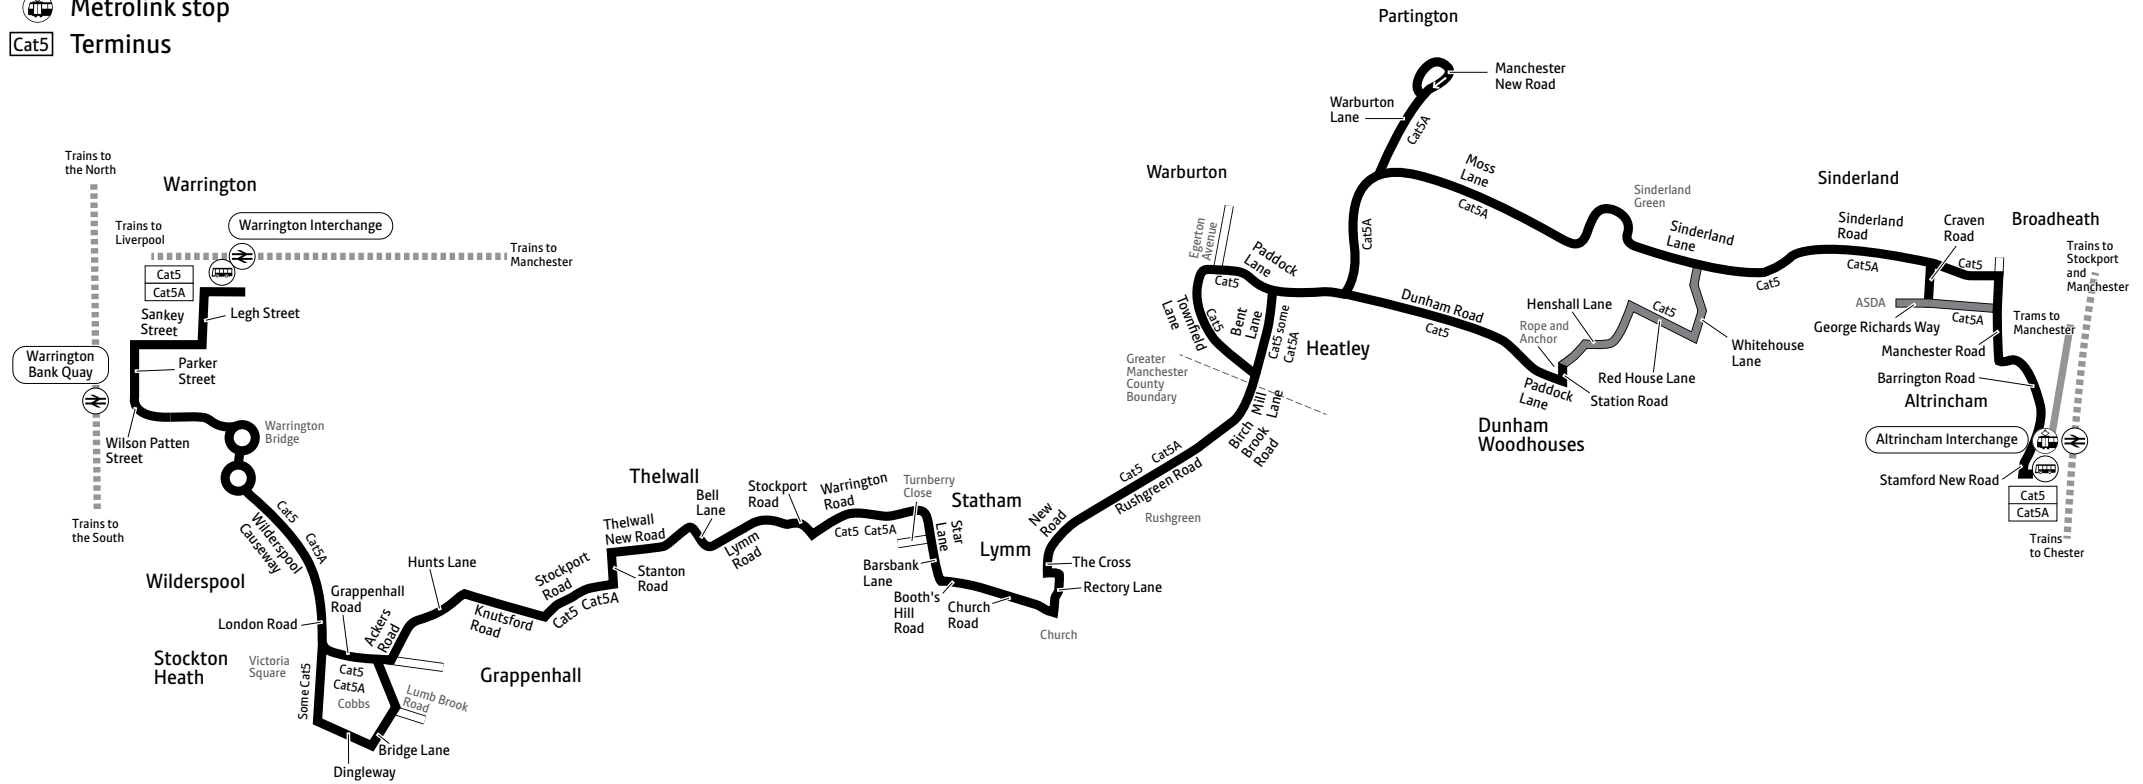

k – Runs via Railway Street, Ashley Road, Langham Road, Park Road, Dunham Road and Manchester Road, then via the normal route.

ⓧ – All bus Cat5 and Cat5A journeys are run using easy access buses. See inside front cover of this leaflet for details

Continues after route plan

Cat5 Cat5A

Key

-  Bus route
-  Train line
-  Tram line
-  Direction of travel
-  Hail and ride:
passengers can get on or off
the bus wherever it is safe
-  Bus station/connection point
-  Train station
-  Metrolink stop
-  Terminus