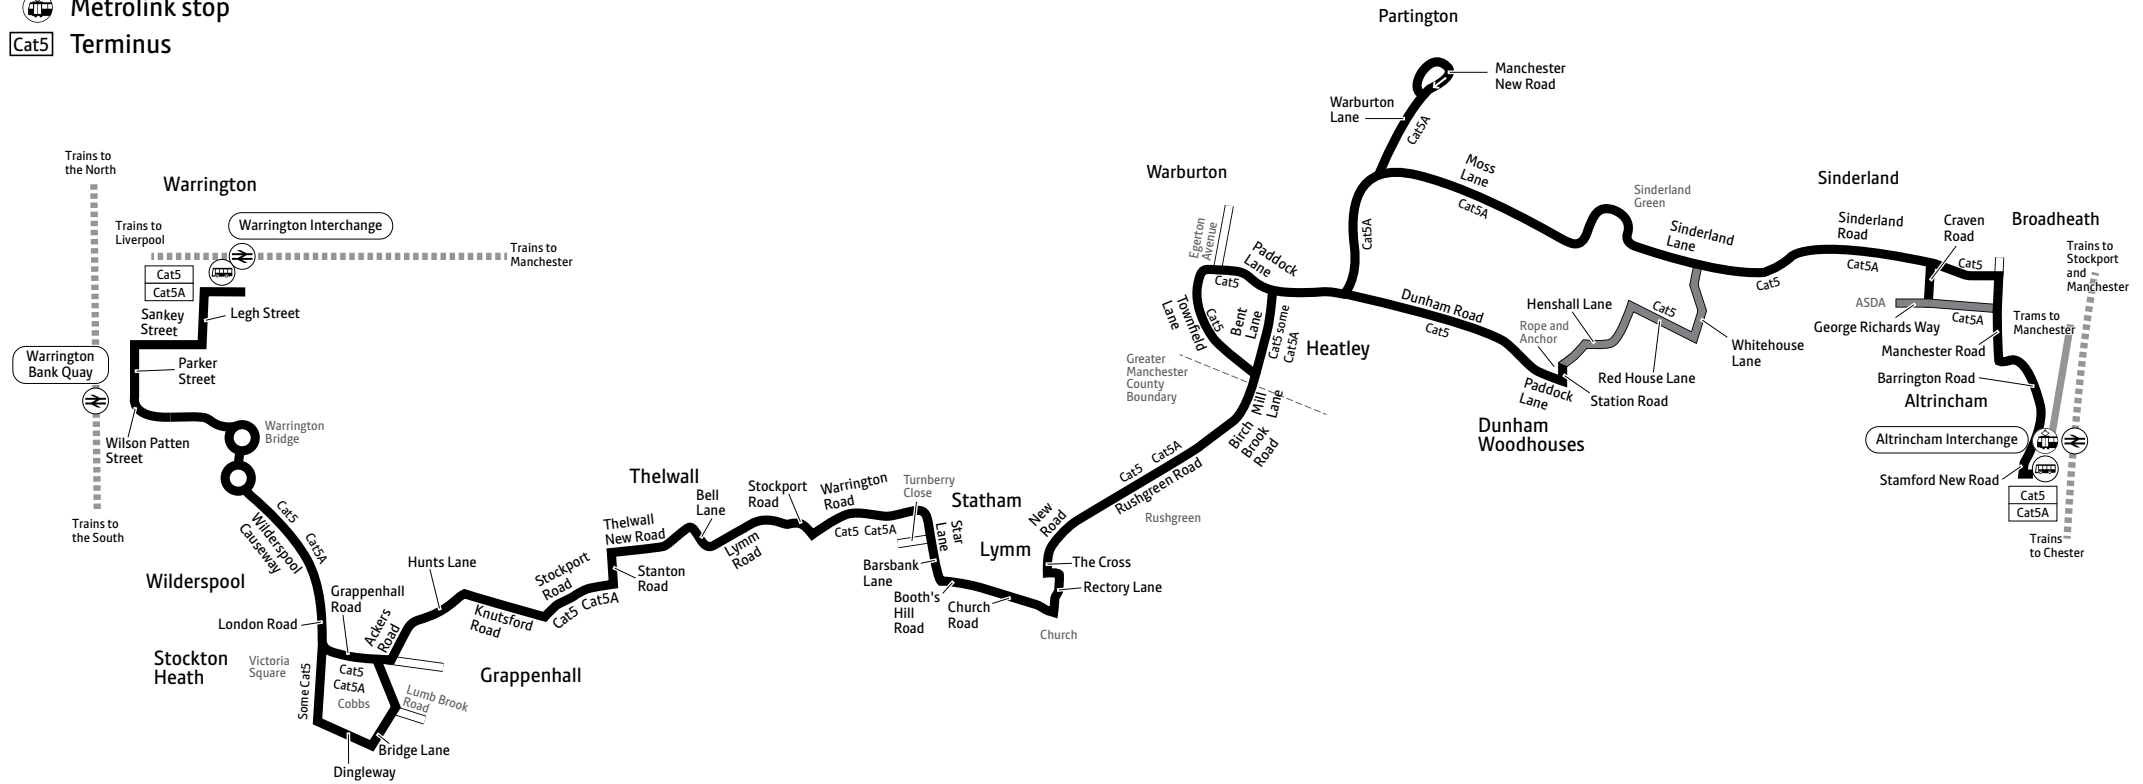

Cat5 Cat5A

Key

- Bus route
- Train line
- Tram line
- Direction of travel
- Hail and ride:
  passengers can get on or off
  the bus wherever it is safe
- Bus station/connection point
- Train station
- Metrolink stop
- Terminus

Contains Ordnance Survey data ©Crown copyright and database right 2010
©0100022610 Transport for Greater Manchester 2022
Transport for Greater Manchester uses reasonable endeavours to check the accuracy of information published and to publish changes to information in a timely manner. In no event will Transport for Greater Manchester be liable for any loss that may arise from this information being inaccurate.