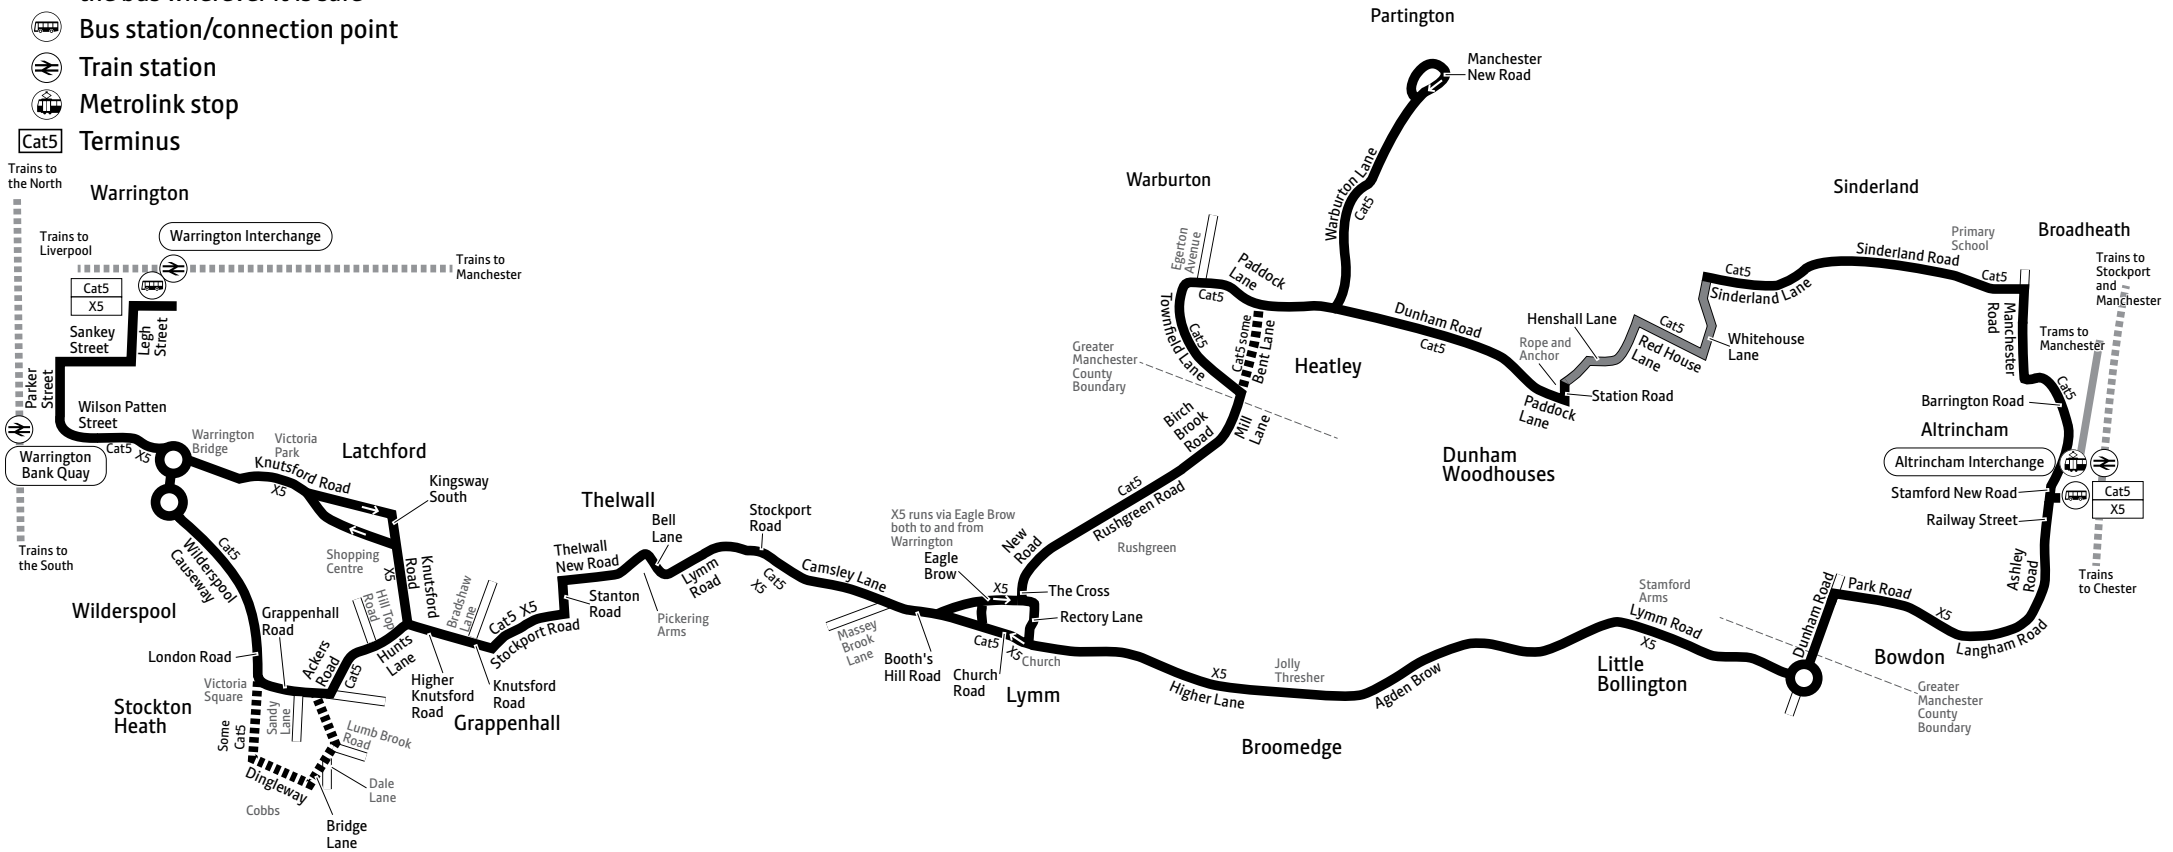

e – Does not serve Partington

♿ – All bus Cat5 journeys are run using easy access buses. See inside front cover of this leaflet for details

Cat5 X5

Key

-  Bus route
-  Train line
-  Tram line
-  Direction of travel
-  Hail and ride:
passengers can get on or off
the bus wherever it is safe
-  Bus station/connection point
-  Train station
-  Metrolink stop
-  Terminus