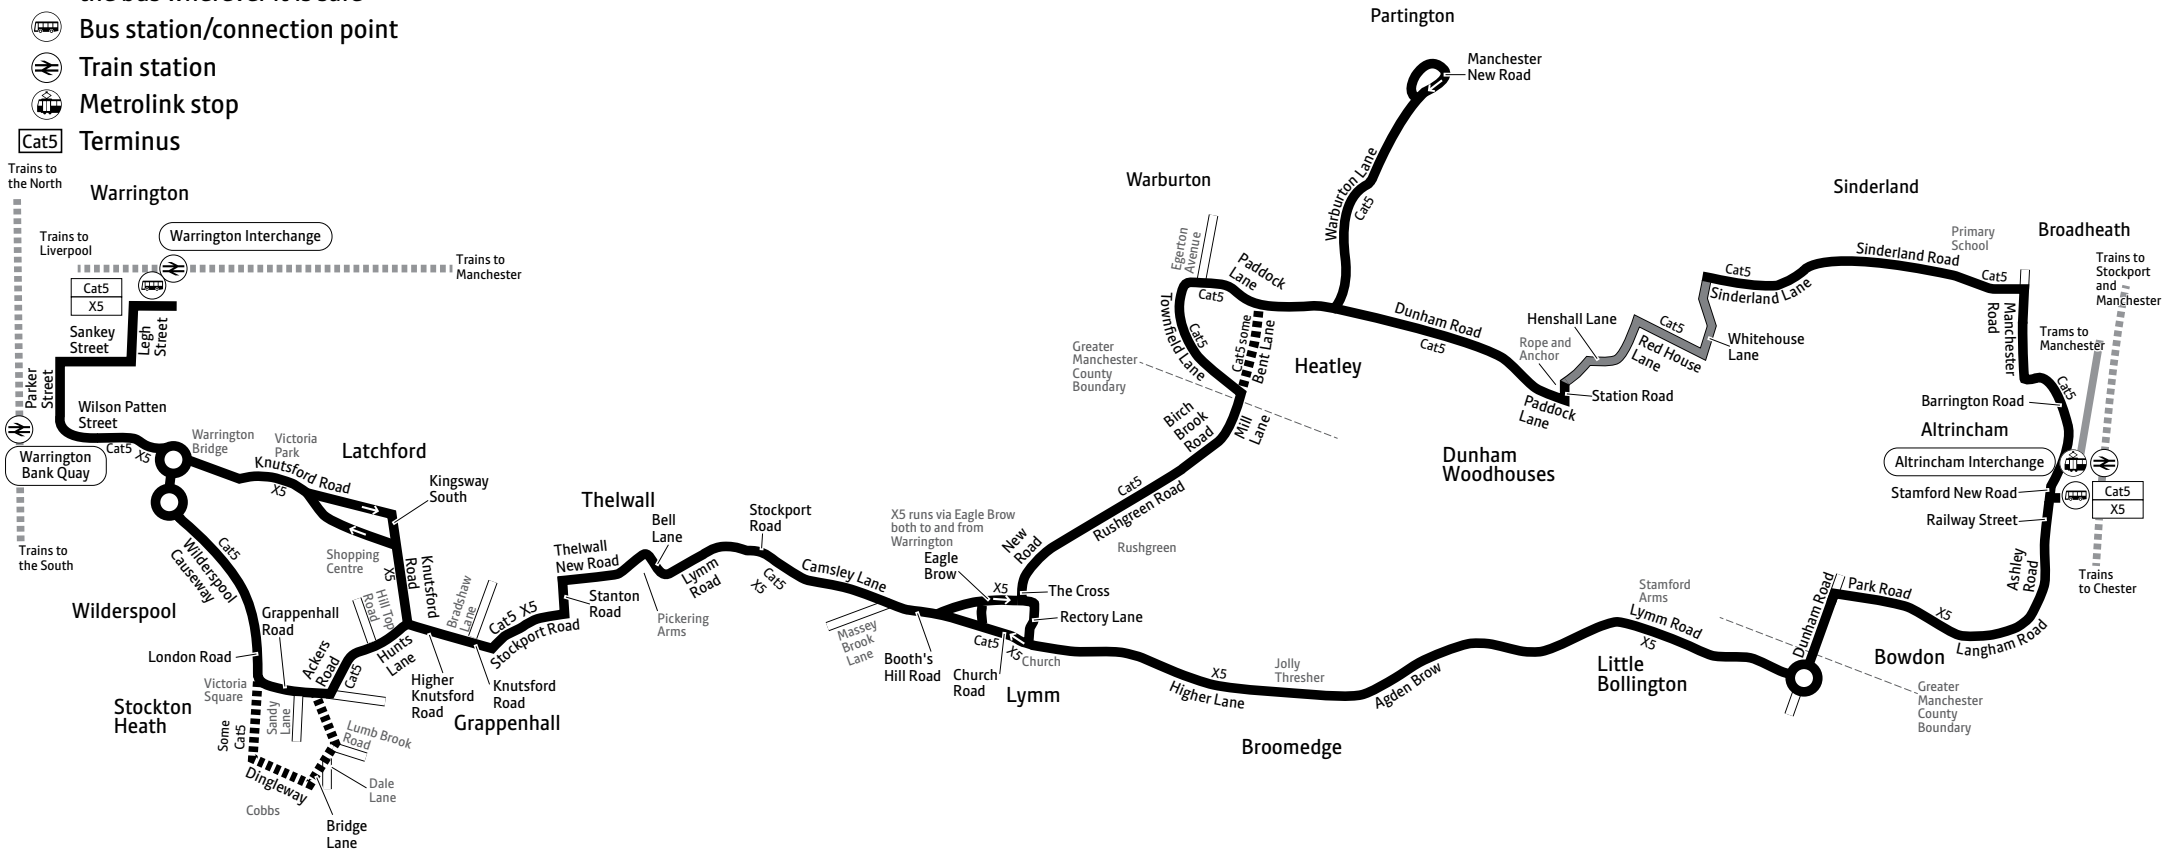

e – Does not serve Partington

♿ – All bus Cat5 journeys are run using easy access buses. See inside front cover of this leaflet for details

Cat5 X5

Key

-  Bus route
-  Train line
-  Tram line
-  Direction of travel
-  Hail and ride:
passengers can get on or off
the bus wherever it is safe
-  Bus station/connection point
-  Train station
-  Metrolink stop
-  Terminus