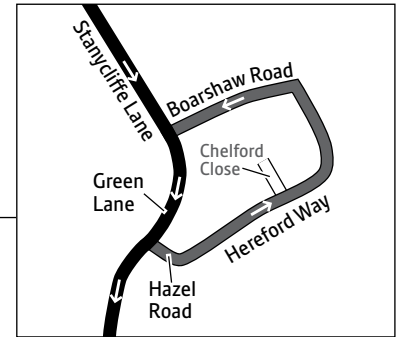

Route towards Middleton