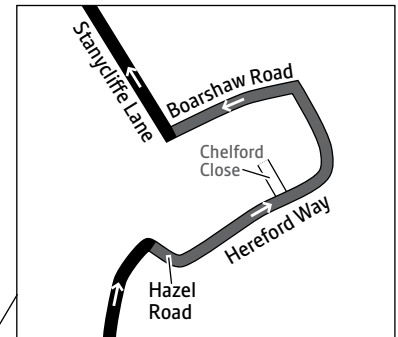

Route towards Rochdale

Route towards Middleton