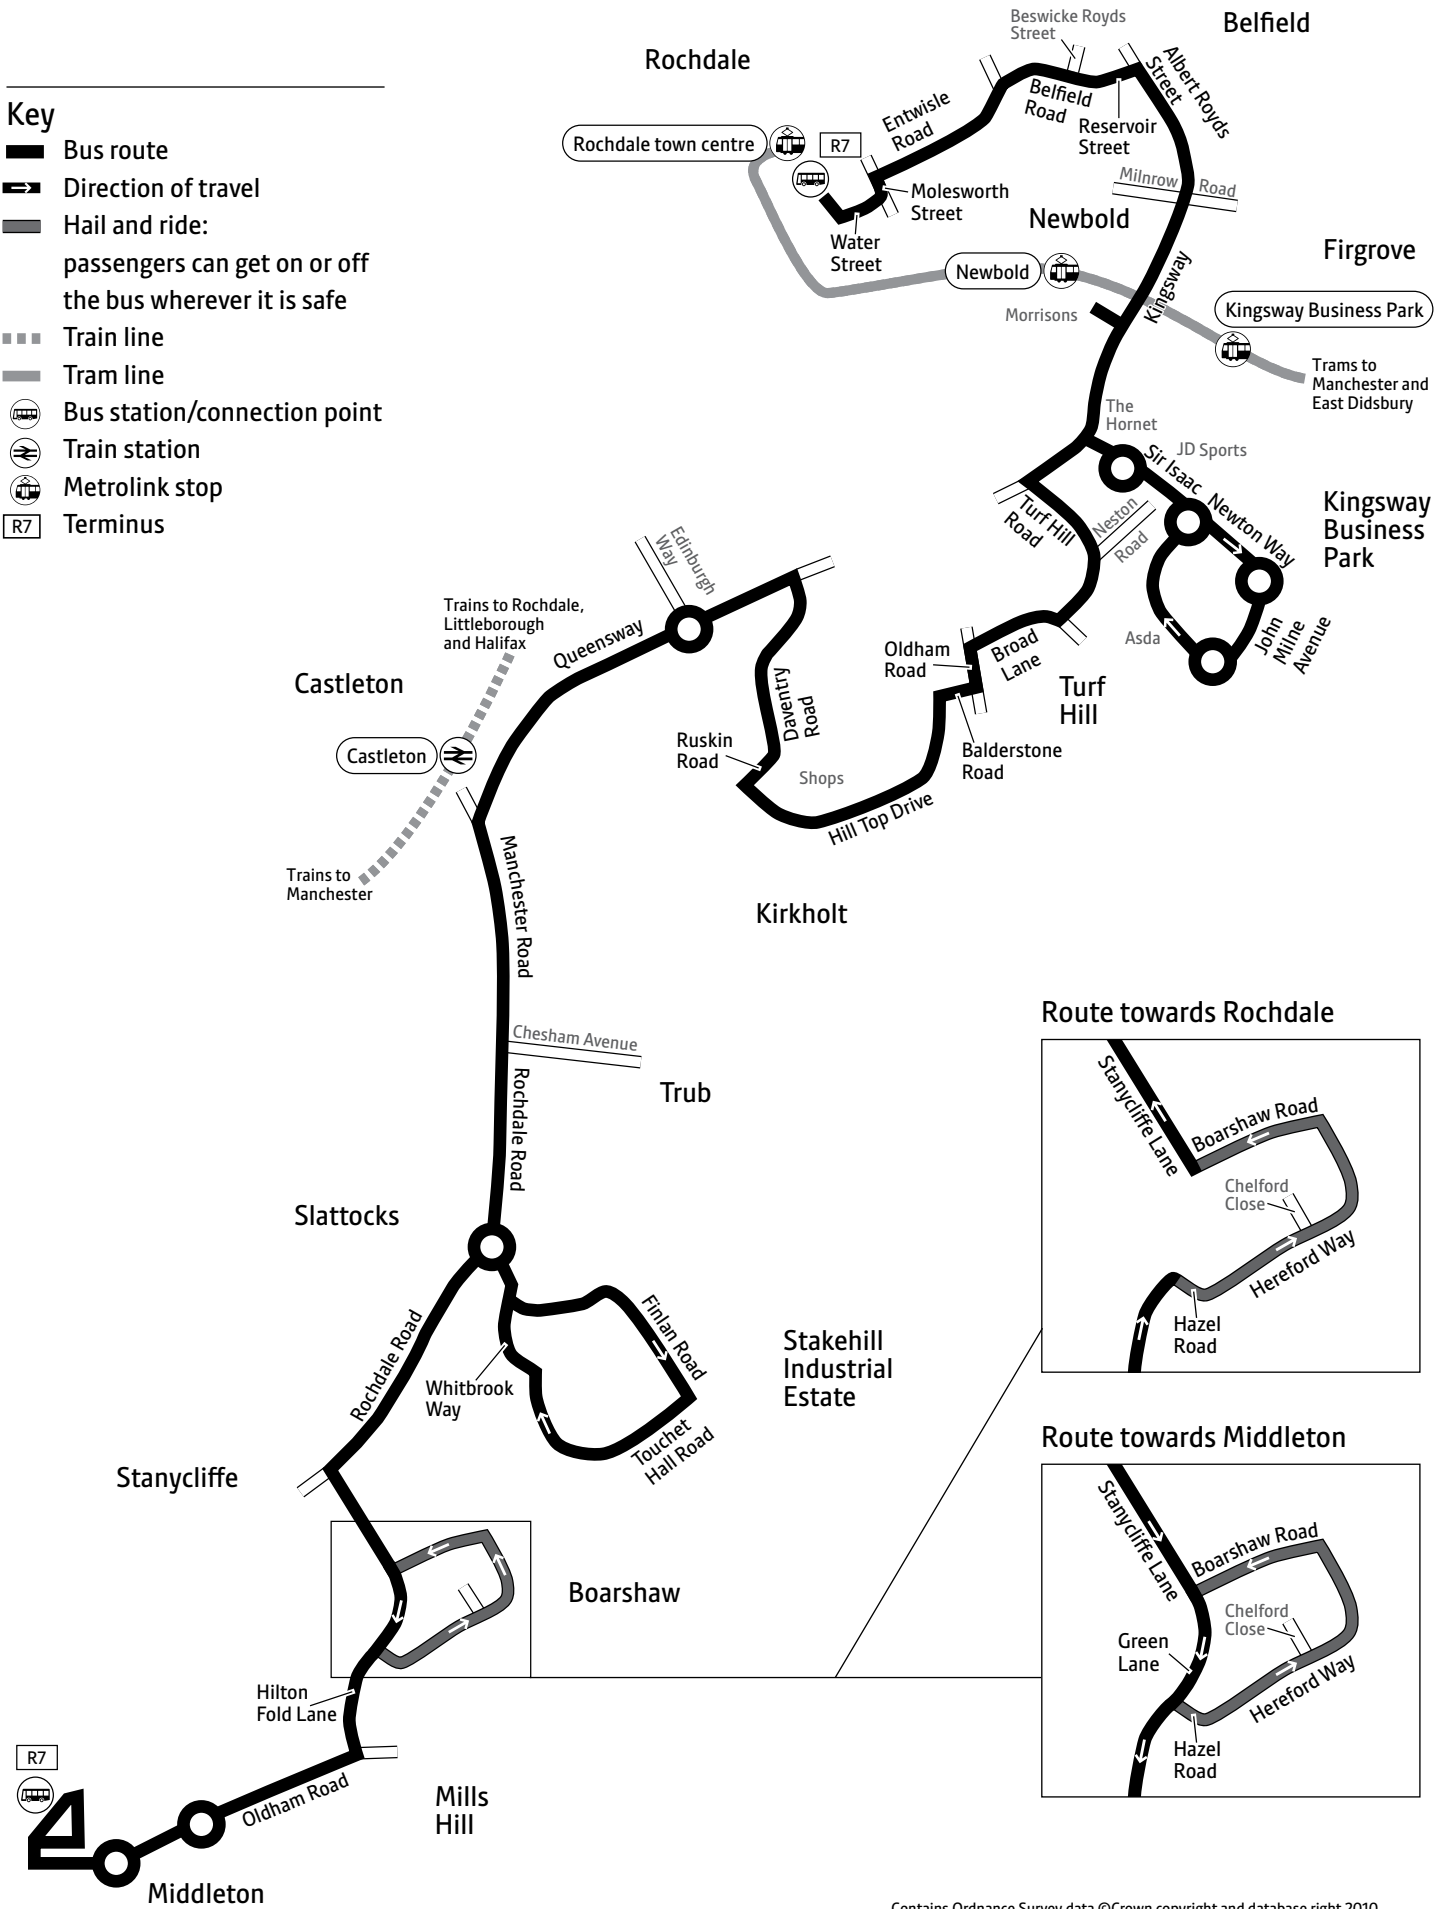

R7

Key

- Bus route
- Direction of travel
- Hail and ride:
  passengers can get on or off
  the bus wherever it is safe
- Train line
- Tram line
- Bus station/connection point
- Train station
- Metrolink stop
- Terminus