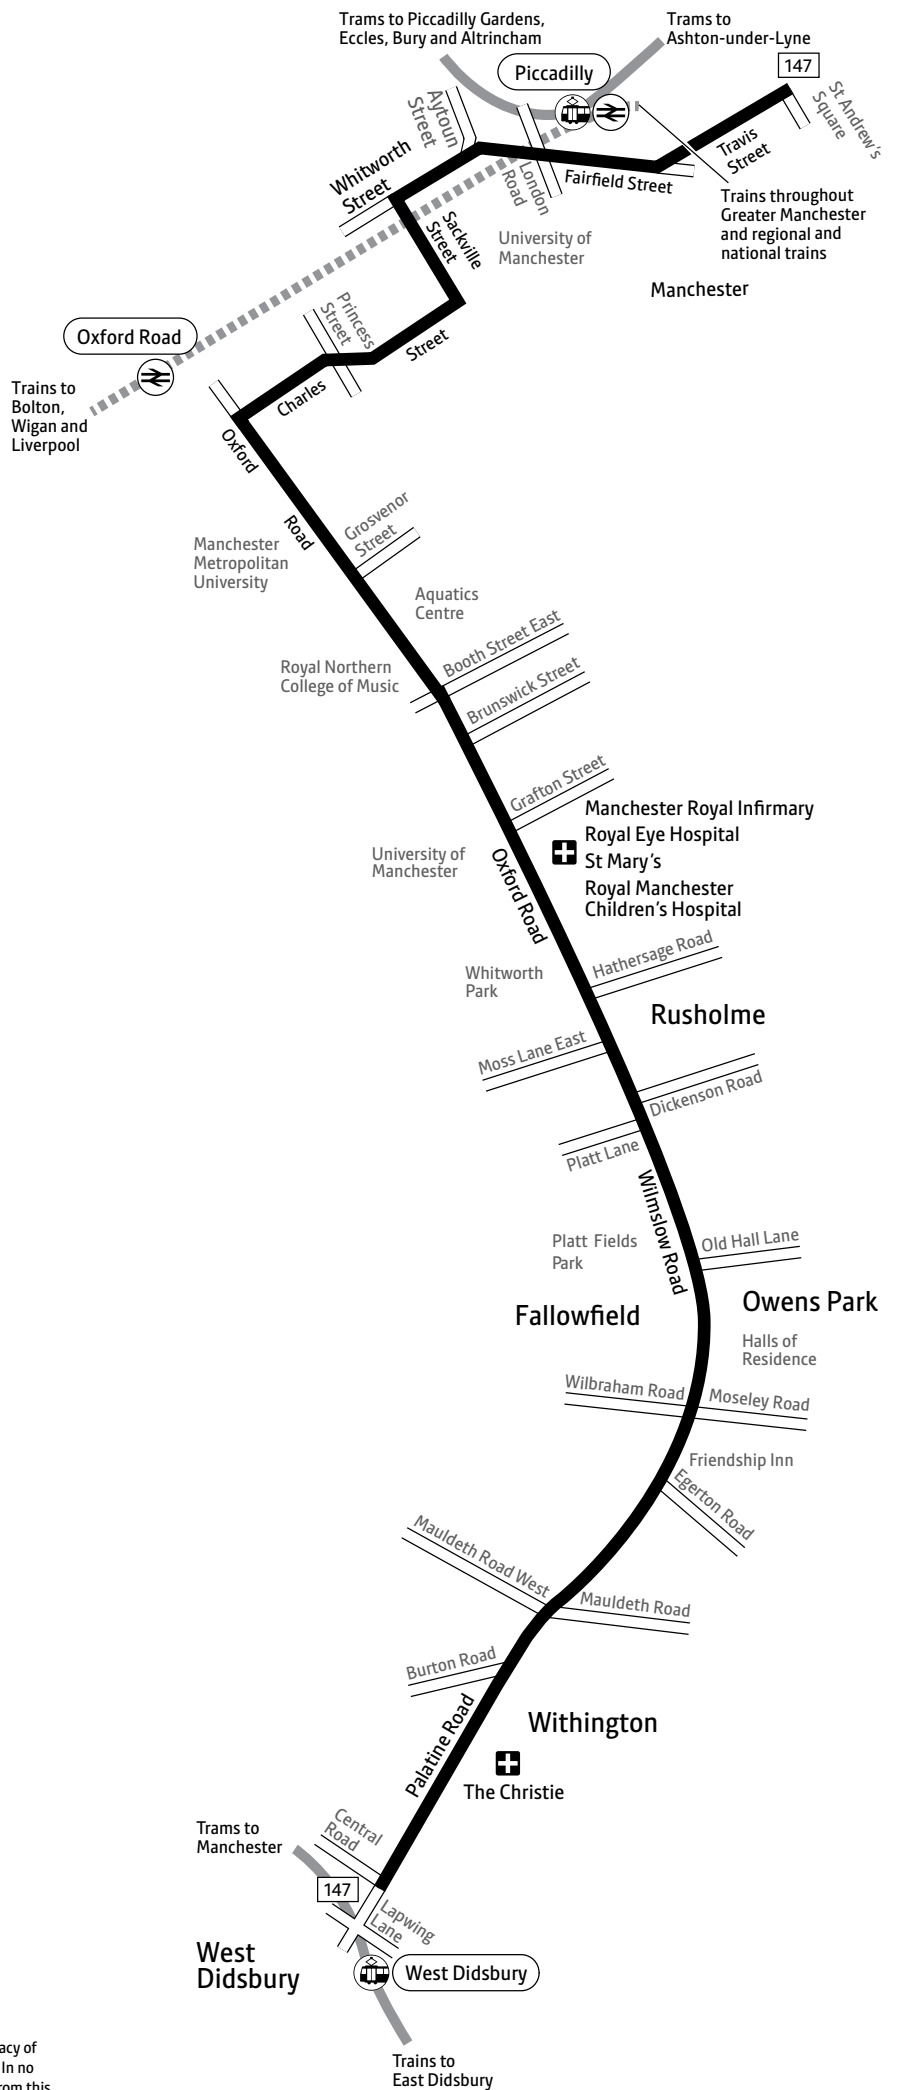

## Using this timetable

Timetables show the direction of travel, bus numbers and the days of the week.

Main stops on the route are listed on the left. Where no time is shown against a particular stop, the bus does not stop there on that journey. Check any letters which are shown in the timetable against the key at the bottom of the page.

## Key

-  Bus route
-  Train line
-  Tram line
-  Direction of travel
-  Bus station/connection point
-  Train station
-  Metrolink stop
-  Hospital
-  Terminus

## West Didsbury — Manchester Royal Infirmary — Piccadilly Train Station

147