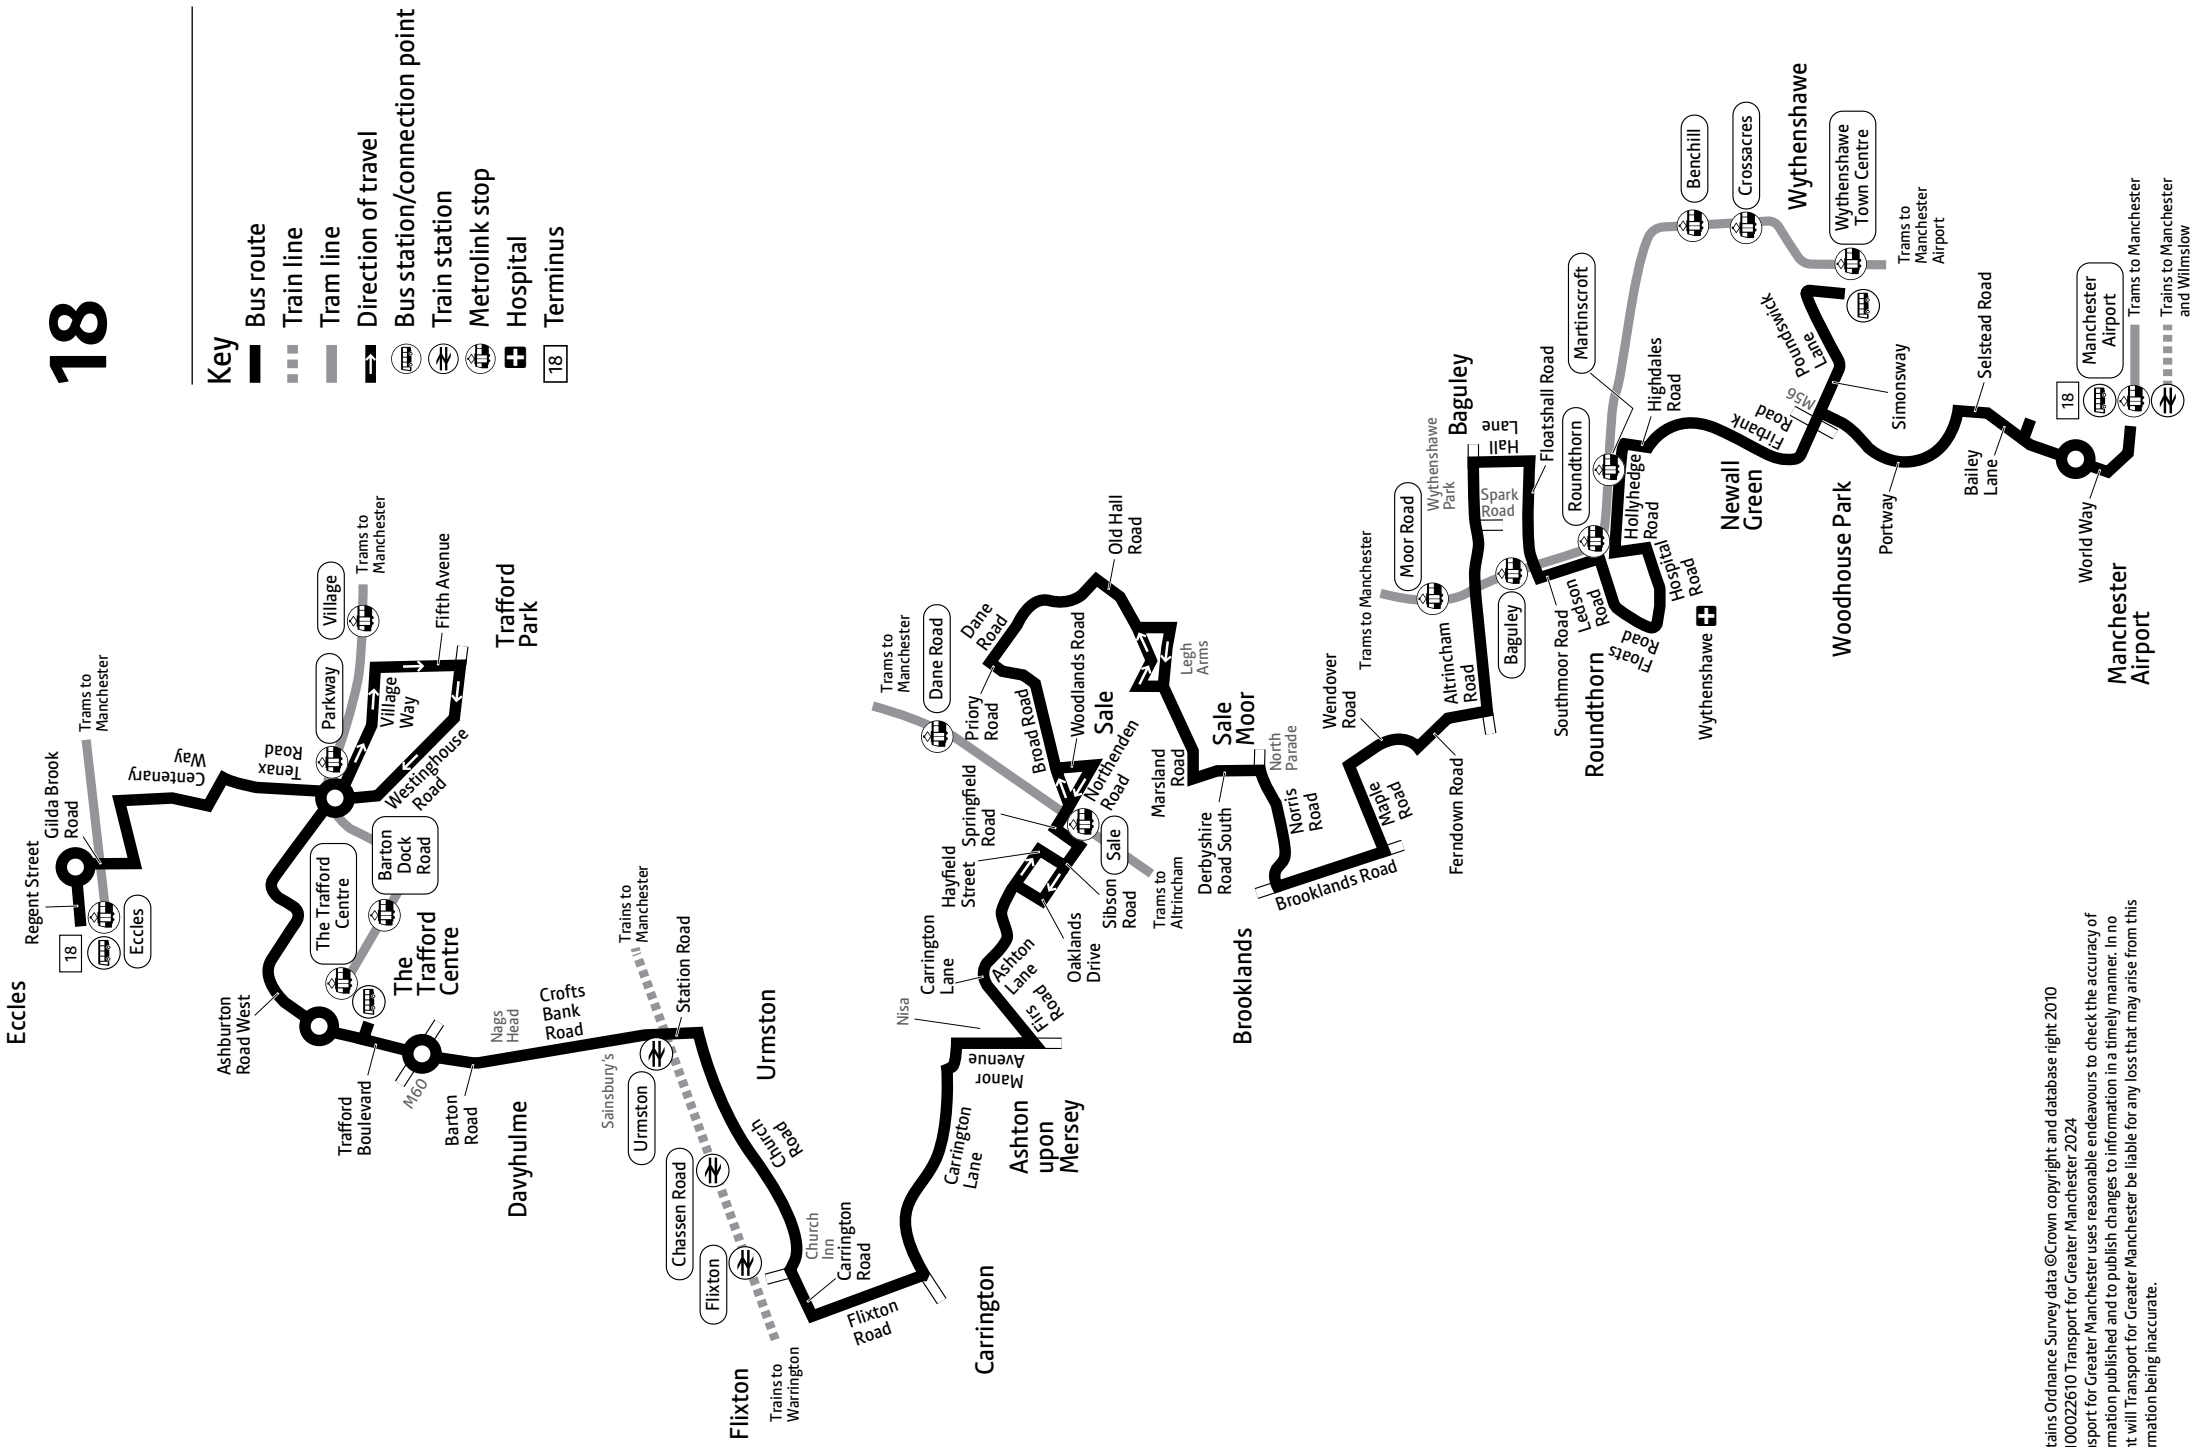

Contains Ordnance Survey data © Crown copyright and database right 2010
© 0100022610 Transport for Greater Manchester 2024
Transport for Greater Manchester uses reasonable endeavours to check the accuracy of information published and to publish changes to information in a timely manner. In no event will Transport for Greater Manchester be liable for any loss that may arise from this information being inaccurate.