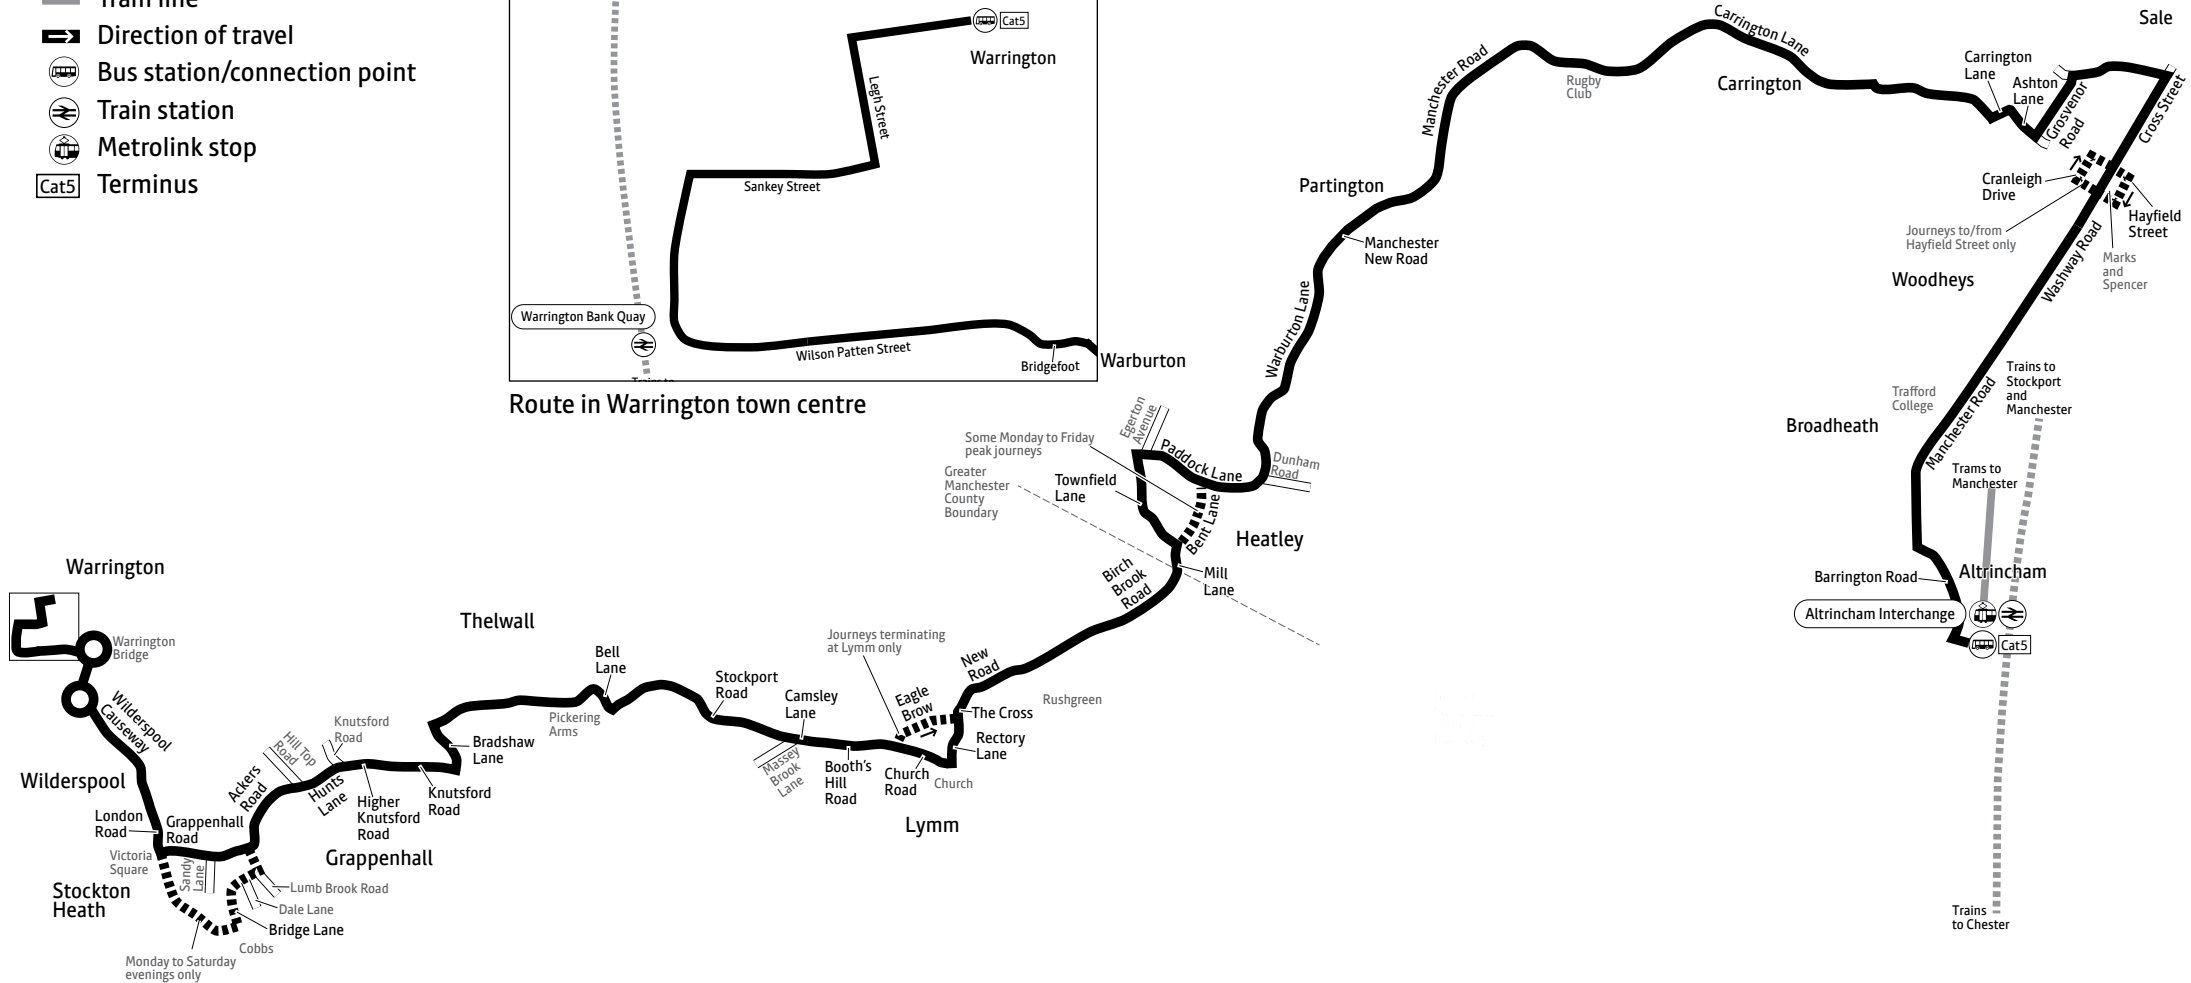

Cat5

Key

- Bus route
- Train line
- Tram line
- Direction of travel
- Bus station/connection point
- Train station
- Metrolink stop
- Terminus