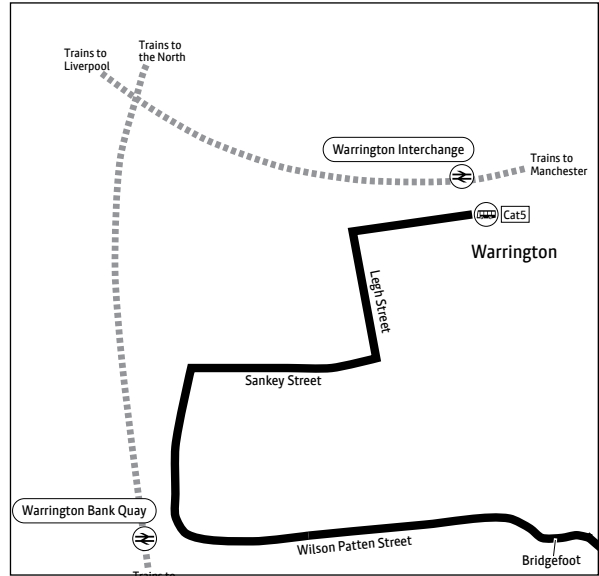

g – Runs as bus X5 between Lymm and Altrincham, continuing to Manchester Airport. See X5 timetable for details of route between Lymm and Altrincham

k – Time at Hayfield Street

♿ – All bus Cat5 journeys are run using easy access buses. See inside front cover of this leaflet for details

Cat5

Key

-  Bus route
-  Train line
-  Tram line
-  Direction of travel
-  Bus station/connection point
-  Train station
-  Metrolink stop
-  Terminus

Route in Warrington town centre

Altrincham — Sale — Partington — Lymm — Stockton Heath — Warrington